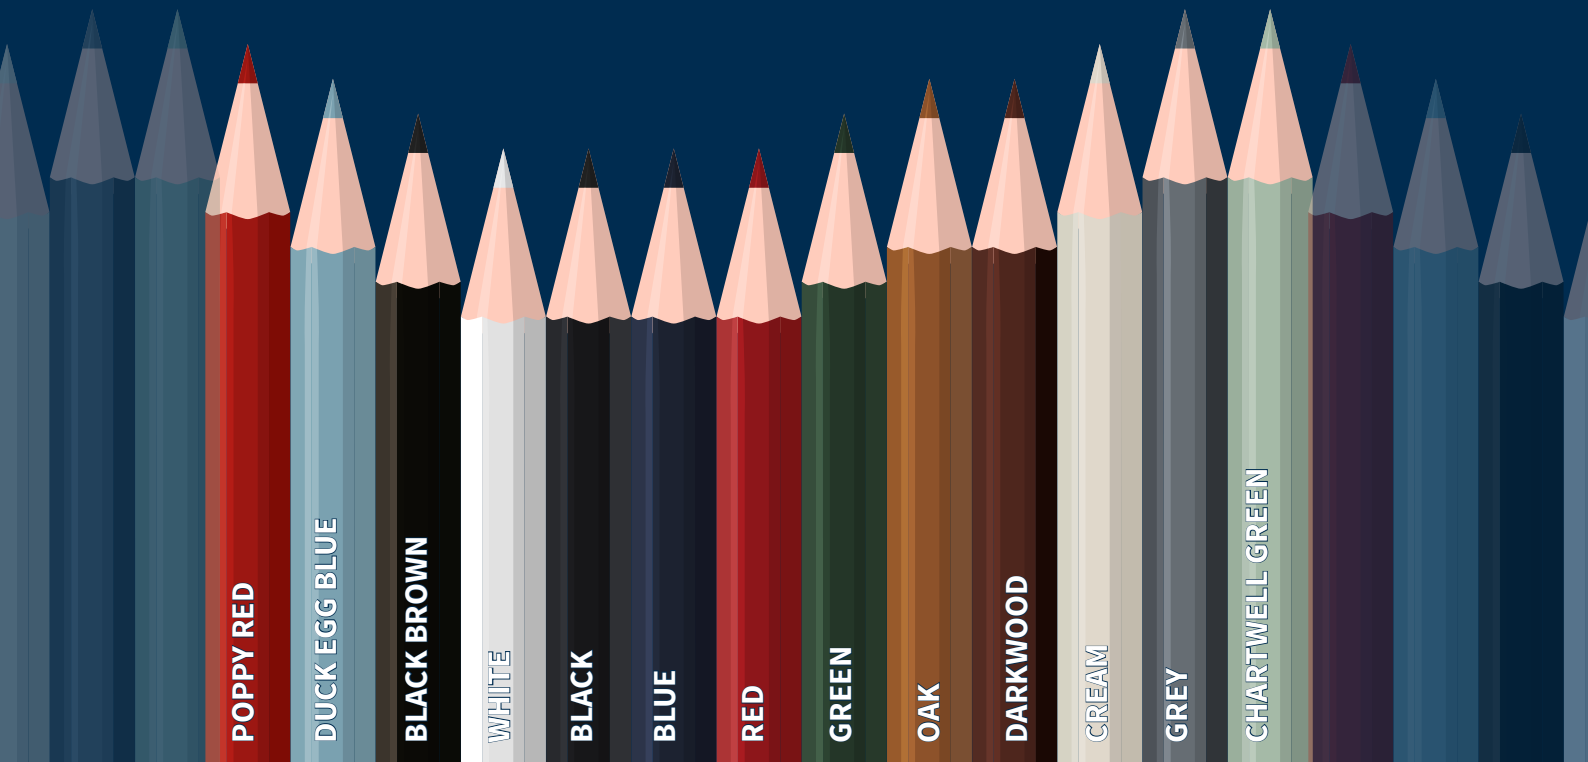

# COLOUR SAMPLES

## WINDOWS

Agate Grey

Agate Grey/  
Whitegrain

Anthracite Grey

Anthracite Grey/  
Whitegrain

Anthracite Grey  
Smooth

Anthracite Grey Smooth/  
Whitegrain

Basalt Grey

Beck Brown

Chartwell Green

Cream

Irish Oak

Rosewood

Cherry

Silver Grey

Pebble Grey

Steel Blue

Dark Red

POPPY RED

DUCK EGG BLUE

BLACK BROWN

WHITE

BLACK

BLUE